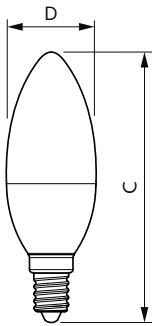

Application Conditions

can it be used in closed luminaires	No
-------------------------------------	----

Product Data

Order product name	CorePro candle ND 5-40W E14 865 B35 FR
--------------------	--

Full product name	CorePro LEDcandle ND 5-40W E14 865 B35 FR
Full product code	871951431258600
Order code	31258600
Material Nr. (12NC)	929002969202
Net Weight (Piece)	0.040 kg
EAN/UPC - Product/Case	8719514312586
Numerator - Packs per outer box	10
EAN/UPC - Case	8719514312593

Dimensional drawing

Product	D	C
CorePro candle ND 5-40W E14 865 B35 FR	35 mm	106 mm

Photometric data

Spectral Power Distribution Colour - CorePro candle ND 5-40W E14 865 B35 FR

General uniform lighting - CorePro candle ND 5-40W E14 865 B35 FR