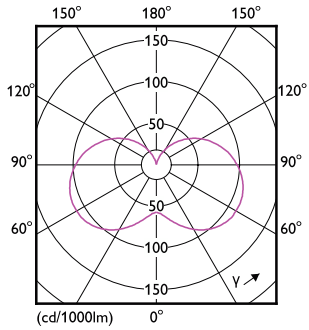

CorePro Plastic LEDcandles & lusters

Photometric data

Light Distribution Diagram - CorePro candle ND 5-40W E14 865 B35 FR