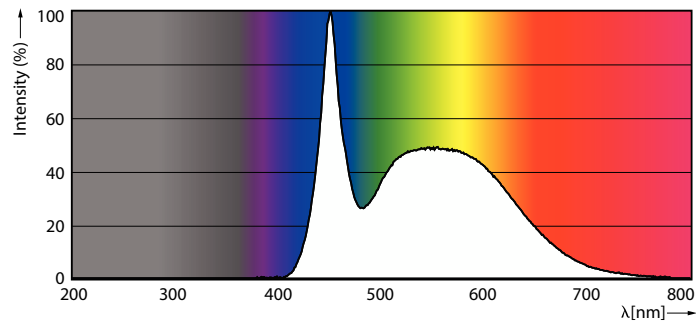

Product data

General Information	
Cap-Base	E14
Nominal lifetime	15,000 hour(s)
Switching Cycle	50,000
Lighting Technology	LED
Light Technical	
Color Code	865 [CCT of 6500K]
Luminous Flux	470 lm
Color Designation	Cool Daylight
Luminous Efficacy (rated) (Nom)	94.00 lm/W
Correlated Color Temperature (Nom)	6500 K
Color Consistency	<6
Color rendering index (CRI)	80
LLMF At End Of Nominal Lifetime (Nom)	70 %
Flickering value (PstLM) - Flickering value as per EN 61000-3-3	1
Stroboscopic effect visibility measure (SVM)	0.4
Photobiological safety according to EN 62471	RG1

Application Conditions

can it be used in closed luminaires	No
-------------------------------------	----

Product Data

Order product name	CorePro candle ND 5-40W E14 865 B35 FR
--------------------	--

Full product name	CorePro LEDcandle ND 5-40W E14 865 B35 FR
Full product code	871951431258600
Order code	31258600
Material Nr. (12NC)	929002969202
Net Weight (Piece)	0.040 kg
EAN/UPC - Product/Case	8719514312586
Numerator - Packs per outer box	10
EAN/UPC - Case	8719514312593

Dimensional drawing

Product	D	C
CorePro candle ND 5-40W E14 865 B35 FR	35 mm	106 mm

Photometric data

Spectral Power Distribution Colour - CorePro candle ND 5-40W E14 865 B35 FR

General uniform lighting - CorePro candle ND 5-40W E14 865 B35 FR